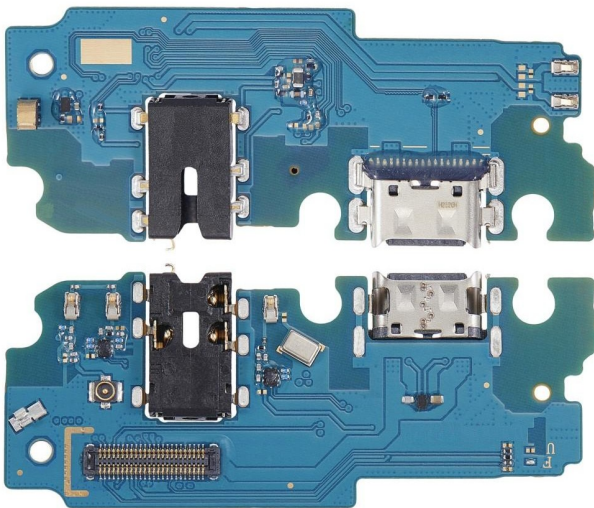

brand new replacement Charging Connector Flex PCB Board for This modal.
*Manufactured using high quality and excellent durable materials. *Perfect replacement for the original Charging Connector Flex PCB Board.

Samsung A04 Original Charging Flex

[Read More](#)

SKU:

Price: ₹90.00

Stock: instock

Categories: [ORIGINAL CHARGING FLEX](#)

Product Description

Replace your broken or damaged or Charging Connector Flex PCB Board with the brand new replacement Charging Connector Flex PCB Board for This modal.
*Manufactured using high quality and excellent durable materials. *Perfect replacement for the original Charging Connector Flex PCB Board.

Samsung A04s Original Charging Flex

[Read More](#)

SKU:

Price: ₹85.00

Stock: instock

Categories: [ORIGINAL CHARGING FLEX](#)

Product Description

Replace your broken or damaged or Charging Connector Flex PCB Board with the brand new replacement Charging Connector Flex PCB Board for This modal.
*Manufactured using high quality and excellent durable materials. *Perfect replacement for the original Charging Connector Flex PCB Board.