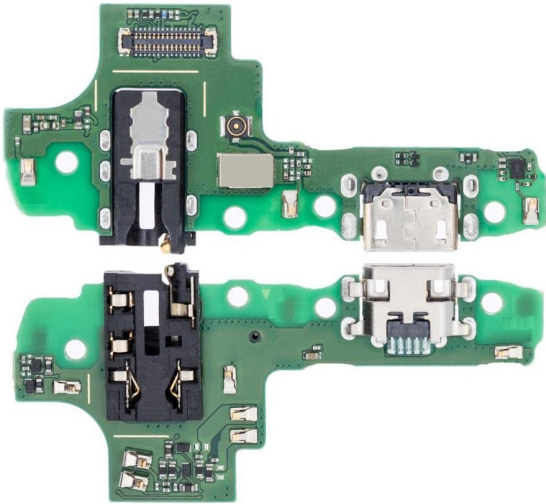

Samsung A04s Original Charging Flex

[Read More](#)

SKU:

Price: ₹85.00

Stock: instock

Categories: [ORIGINAL CHARGING FLEX](#)

Product Description

Replace your broken or damaged or Charging Connector Flex PCB Board with the brand new replacement Charging Connector Flex PCB Board for This modal.
*Manufactured using high quality and excellent durable materials. *Perfect replacement for the original Charging Connector Flex PCB Board.

Samsung A10 Original Charging Flex

[Read More](#)

SKU:

Price: ₹85.00

Stock: instock

Categories: [ORIGINAL CHARGING FLEX](#)

Product Description

Replace your broken or damaged or Charging Connector Flex PCB Board with the brand new replacement Charging Connector Flex PCB Board for This modal.
*Manufactured using high quality and excellent durable materials. *Perfect replacement for the original Charging Connector Flex PCB Board.

Samsung A10s Original Charging Flex

[Read More](#)

SKU:

Price: ₹70.00

Stock: instock

Categories: [ORIGINAL CHARGING FLEX](#)

Product Description

Replace your broken or damaged or Charging Connector Flex PCB Board with the brand new replacement Charging Connector Flex PCB Board for This modal.

***Manufactured using high quality and excellent durable materials. *Perfect replacement for the original Charging Connector Flex PCB Board.**

Samsung A11 Charging Flex Original

[Read More](#)

SKU:

Price: ₹75.00