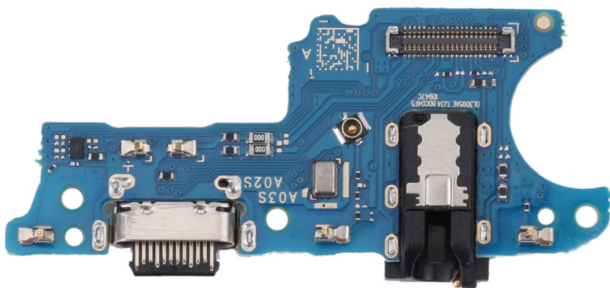

Stock: instock

Categories: [ORIGINAL CHARGING FLEX](#)

Product Description

Replace your broken or damaged or Charging Connector Flex PCB Board with the brand new replacement Charging Connector Flex PCB Board for This modal.
*Manufactured using high quality and excellent durable materials. *Perfect replacement for the original Charging Connector Flex PCB Board.

Samsung A03s Original Charging Flex

[Read More](#)

SKU:

Price: ₹95.00

Stock: instock

Categories: [ORIGINAL CHARGING FLEX](#)

Product Description

Replace your broken or damaged or Charging Connector Flex PCB Board with the

brand new replacement Charging Connector Flex PCB Board for This modal.
*Manufactured using high quality and excellent durable materials. *Perfect replacement for the original Charging Connector Flex PCB Board.

Samsung A04 Original Charging Flex

[Read More](#)

SKU:

Price: ₹90.00

Stock: instock

Categories: [ORIGINAL CHARGING FLEX](#)

Product Description

Replace your broken or damaged or Charging Connector Flex PCB Board with the brand new replacement Charging Connector Flex PCB Board for This modal.
*Manufactured using high quality and excellent durable materials. *Perfect replacement for the original Charging Connector Flex PCB Board.