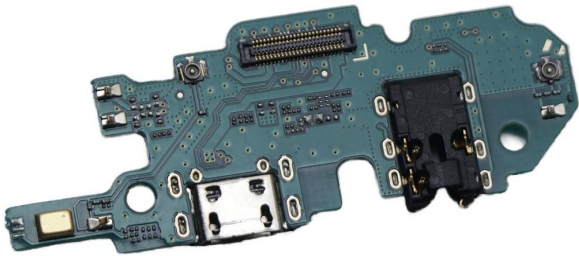

Samsung A04 Original Charging Flex

[Read More](#)

SKU:

Price: ₹90.00

Stock: instock

Categories: [ORIGINAL CHARGING FLEX](#)

Product Description

Replace your broken or damaged or Charging Connector Flex PCB Board with the brand new replacement Charging Connector Flex PCB Board for This modal.
*Manufactured using high quality and excellent durable materials. *Perfect replacement for the original Charging Connector Flex PCB Board.

Samsung A04s Original Charging Flex

[Read More](#)

SKU:

Price: ₹85.00

Stock: instock

Categories: [ORIGINAL CHARGING FLEX](#)

Product Description

Replace your broken or damaged or Charging Connector Flex PCB Board with the brand new replacement Charging Connector Flex PCB Board for This modal.
*Manufactured using high quality and excellent durable materials. *Perfect replacement for the original Charging Connector Flex PCB Board.

Samsung A10 Original Charging Flex

[Read More](#)

SKU:

Price: ₹85.00

Stock: instock

Categories: [ORIGINAL CHARGING FLEX](#)

Product Description

Replace your broken or damaged or Charging Connector Flex PCB Board with the brand new replacement Charging Connector Flex PCB Board for This modal.
*Manufactured using high quality and excellent durable materials. *Perfect replacement for the original Charging Connector Flex PCB Board.