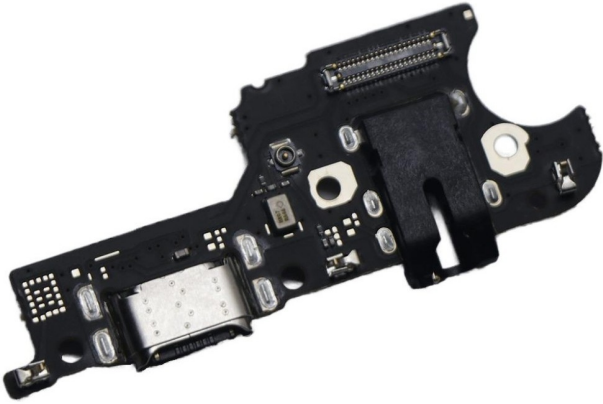

Realme Narzo 30A Original Charging Flex

[Read More](#)

SKU:

Price: ₹90.00

Stock: instock

Categories: [ORIGINAL CHARGING FLEX](#)

Product Description

Replace your broken or damaged or Charging Connector Flex PCB Board with the brand new replacement Charging Connector Flex PCB Board for This modal.

***Manufactured using high quality and excellent durable materials. *Perfect replacement for the original Charging Connector Flex PCB Board.**

Realme Narzo 50A Original Charging Flex

[Read More](#)

SKU:

Price: ₹90.00

Stock: instock

Categories: [ORIGINAL CHARGING FLEX](#)

Product Description

Replace your broken or damaged or Charging Connector Flex PCB Board with the brand new replacement Charging Connector Flex PCB Board for This modal.

***Manufactured using high quality and excellent durable materials. *Perfect replacement for the original Charging Connector Flex PCB Board.**

Realme Narzo N53 Original Charging Flex

[Read More](#)

SKU:

Price: ₹160.00