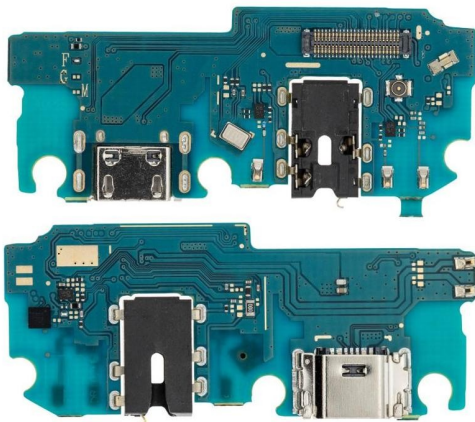

Samsung A02 Original Charging Flex

[Read More](#)

SKU:

Price: ₹80.00

Stock: instock

Categories: [ORIGINAL CHARGING FLEX](#)

Product Description

Replace your broken or damaged or Charging Connector Flex PCB Board with the brand new replacement Charging Connector Flex PCB Board for This modal.

*Manufactured using high quality and excellent durable materials. *Perfect