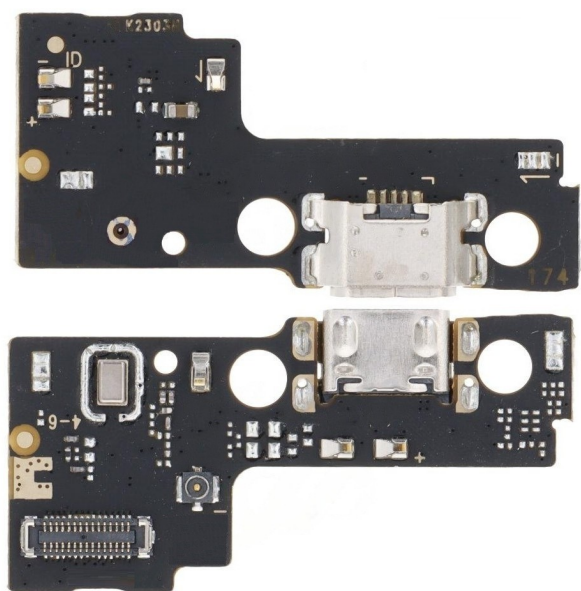

Stock: instock

Categories: [ORIGINAL CHARGING FLEX](#)

Product Description

Replace your broken or damaged or Charging Connector Flex PCB Board with the brand new replacement Charging Connector Flex PCB Board for This modal. ***Manufactured using high quality and excellent durable materials. *Perfect replacement for the original Charging Connector Flex PCB Board.**

Realme XT Charging Flex Original

[Read More](#)

SKU:

Price: ₹120.00

Stock: instock

Categories: [ORIGINAL CHARGING FLEX](#)

Product Description

Replace your broken or damaged or Charging Connector Flex PCB Board with the

brand new replacement Charging Connector Flex PCB Board for this modal. * Manufactured using high quality and excellent durable materials. * Perfect replacement for the original best quality Charging Connector Flex PCB Board. * Specially manufactured for this modal, Precision machining fits the cell phone perfectly. * High quality OEM product, tested and quality checked for each piece before shipping. * This part is not returnable so please be sure that you are purchasing the proper & correct part for your specific device. * Image shown is for presentation purpose only, the actual product will be different from what shown in the image. * 100% shipping with in 24 hours form best and fast courier partner. * 4 to 7 working days delivery.

Redmi 12c Original Charging Flex

[Read More](#)

SKU:

Price: ₹105.00

Stock: instock

Categories: [ORIGINAL CHARGING FLEX](#)

Product Description

Replace your broken or damaged or Charging Connector Flex PCB Board with the brand new replacement Charging Connector Flex PCB Board for This modal. *Manufactured using high quality and excellent durable materials. *Perfect replacement for the original Charging Connector Flex PCB Board.