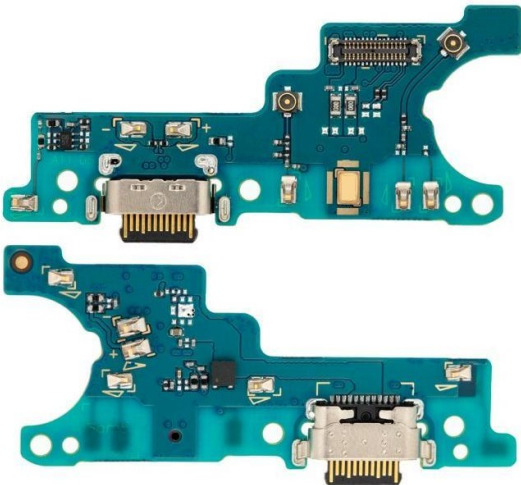

Samsung A10 Original Charging Flex

[Read More](#)

SKU:

Price: ₹85.00

Stock: instock

Categories: [ORIGINAL CHARGING FLEX](#)

Product Description

Replace your broken or damaged or Charging Connector Flex PCB Board with the brand new replacement Charging Connector Flex PCB Board for This modal.
*Manufactured using high quality and excellent durable materials. *Perfect replacement for the original Charging Connector Flex PCB Board.

Samsung A10s Original Charging Flex

[Read More](#)

SKU:

Price: ₹70.00

Stock: instock

Categories: [ORIGINAL CHARGING FLEX](#)

Product Description

Replace your broken or damaged or Charging Connector Flex PCB Board with the brand new replacement Charging Connector Flex PCB Board for This modal.

***Manufactured using high quality and excellent durable materials. *Perfect replacement for the original Charging Connector Flex PCB Board.**

Samsung A11 Charging Flex Original

[Read More](#)

SKU:

Price: ₹75.00

Stock: instock

Categories: [ORIGINAL CHARGING FLEX](#)

Product Description

Replace your broken or damaged or Charging Connector Flex PCB Board with the brand new replacement Charging Connector Flex PCB Board for this modal. *