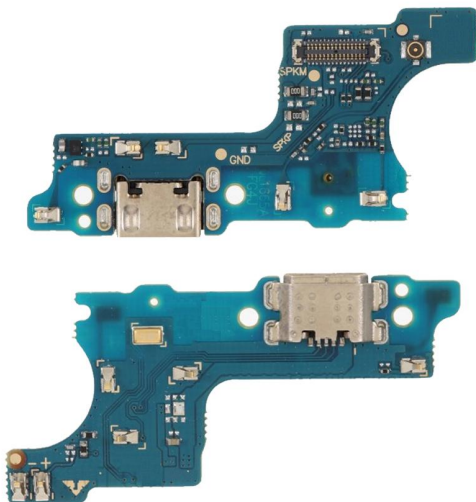

brand new replacement Charging Connector Flex PCB Board for this modal. * Manufactured using high quality and excellent durable materials. * Perfect replacement for the original best quality Charging Connector Flex PCB Board. * Specially manufactured for this modal, Precision machining fits the cell phone perfectly. * High quality OEM product, tested and quality checked for each piece before shipping. * This part is not returnable so please be sure that you are purchasing the proper & correct part for your specific device. * Image shown is for presentation purpose only, the actual product will be different from what shown in the image. * 100% shipping with in 24 hours form best and fast courier partner. * 4 to 7 working days delivery.

Redmi 12c Original Charging Flex

[Read More](#)

SKU:

Price: ₹105.00

Stock: instock

Categories: [ORIGINAL CHARGING FLEX](#)

Product Description

Replace your broken or damaged or Charging Connector Flex PCB Board with the brand new replacement Charging Connector Flex PCB Board for This modal. *Manufactured using high quality and excellent durable materials. *Perfect replacement for the original Charging Connector Flex PCB Board.

Samaung F62 Original Charging Flex

[Read More](#)

SKU:

Price: ₹240.00

Stock: instock

Categories: [ORIGINAL CHARGING FLEX](#)

Product Description

Replace your broken or damaged or Charging Connector Flex PCB Board with the brand new replacement Charging Connector Flex PCB Board for This modal.

***Manufactured using high quality and excellent durable materials. *Perfect replacement for the original Charging Connector Flex PCB Board.**

Samsung A01 Charging Flex Original

[Read More](#)

SKU:

Price: ₹70.00