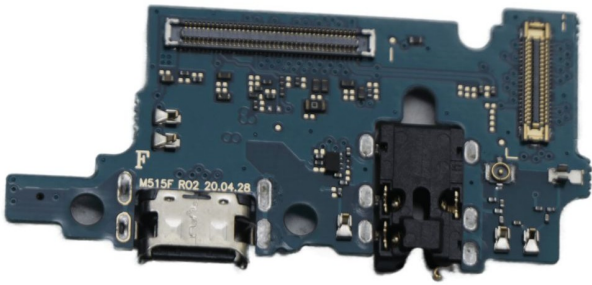

brand new replacement Charging Connector Flex PCB Board for this modal. * Manufactured using high quality and excellent durable materials. * Perfect replacement for the original best quality Charging Connector Flex PCB Board. * Specially manufactured for this modal, Precision machining fits the cell phone perfectly. * High quality OEM product, tested and quality checked for each piece before shipping. * This part is not returnable so please be sure that you are purchasing the proper & correct part for your specific device. * Image shown is for presentation purpose only, the actual product will be different from what shown in the image. * 100% shipping with in 24 hours form best and fast courier partner. * 4 to 7 working days delivery.

Redmi 12c Original Charging Flex

[Read More](#)

SKU:

Price: ₹105.00

Stock: instock

Categories: [ORIGINAL CHARGING FLEX](#)

Product Description

Replace your broken or damaged or Charging Connector Flex PCB Board with the brand new replacement Charging Connector Flex PCB Board for This modal. *Manufactured using high quality and excellent durable materials. *Perfect replacement for the original Charging Connector Flex PCB Board.

Samaung F62 Original Charging Flex

[Read More](#)

SKU:

Price: ₹240.00

Stock: instock

Categories: [ORIGINAL CHARGING FLEX](#)

Product Description

Replace your broken or damaged or Charging Connector Flex PCB Board with the brand new replacement Charging Connector Flex PCB Board for This modal.

***Manufactured using high quality and excellent durable materials. *Perfect replacement for the original Charging Connector Flex PCB Board.**

Samsung A01 Charging Flex Original

[Read More](#)

SKU:

Price: ₹70.00