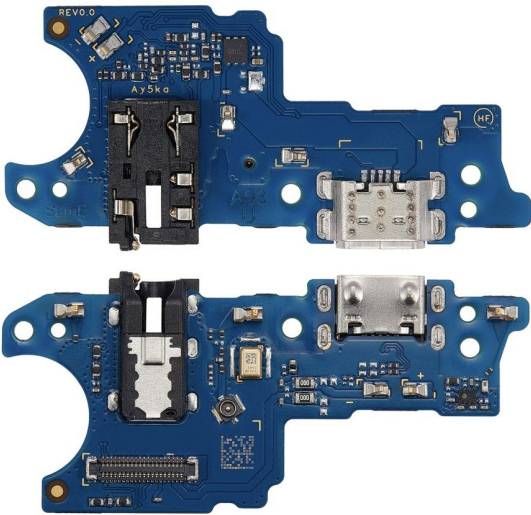

Stock: instock

Categories: [ORIGINAL CHARGING FLEX](#)

Product Description

Replace your broken or damaged or Charging Connector Flex PCB Board with the brand new replacement Charging Connector Flex PCB Board for This modal.

***Manufactured using high quality and excellent durable materials. *Perfect**

replacement for the original Charging Connector Flex PCB Board.

Samsung A03 Original Charging Flex

[Read More](#)

SKU:

Price: ₹90.00

Stock: instock

Categories: [ORIGINAL CHARGING FLEX](#)

Product Description

Replace your broken or damaged or Charging Connector Flex PCB Board with the brand new replacement Charging Connector Flex PCB Board for This modal.
*Manufactured using high quality and excellent durable materials. *Perfect replacement for the original Charging Connector Flex PCB Board.

Samsung A03s Original Charging Flex

[Read More](#)

SKU:

Price: ₹95.00

Stock: instock

Categories: [ORIGINAL CHARGING FLEX](#)

Product Description

Replace your broken or damaged or Charging Connector Flex PCB Board with the