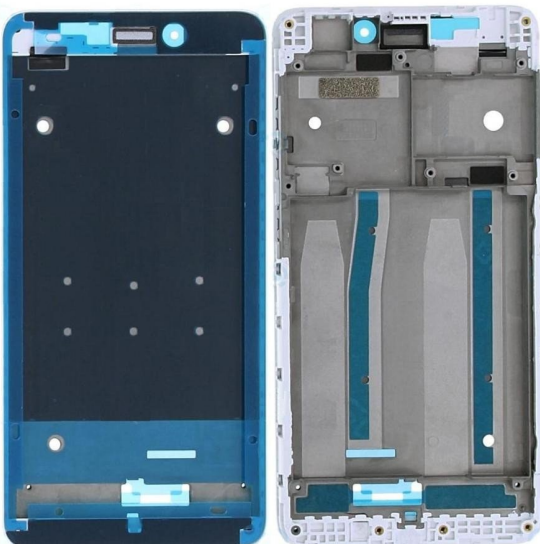

Mi 3s Prime Midil panel

[Read More](#)

SKU:

Price: ₹100.00

Stock: instock

Categories: [Middle Panel](#)

Product Description

Replace your broken or damaged or LCD Frame Middle Chassis with the brand new replacement LCD Frame Middle Chassis for this modals. Manufactured using high quality and excellent durable materials. Perfect replacement for the original LCD Frame Middle Chassis. Specially manufactured for this modals, Precision machining fits the cell phone perfectly. *High quality OEM product, tested and quality checked for each piece before shipping. *This part is not returnable so please be sure that you are purchasing the proper & correct part for your specific device. *Image shown is for presentation purpose only, the actual product will be different from what shown in the image. *product will reach 4 to 7 working days

Mi 4A Midil panel

[Read More](#)

SKU:

Price: ₹80.00

Stock: instock

Categories: [Middle Panel](#)

Product Description

Replace your broken or damaged or LCD Frame Middle Chassis with the brand new replacement LCD Frame Middle Chassis for this modals. Manufactured using high quality and excellent durable materials. Perfect replacement for the original LCD Frame Middle Chassis. Specially manufactured for this modals, Precision machining fits the cell phone perfectly. *High quality OEM product, tested and quality checked for each piece before shipping. *This part is not returnable so please be sure that you are purchasing the proper & correct part for your specific device. *Image shown is for presentation purpose only, the actual product will be different from what shown in the image. *product will reach 4 to 7 working days