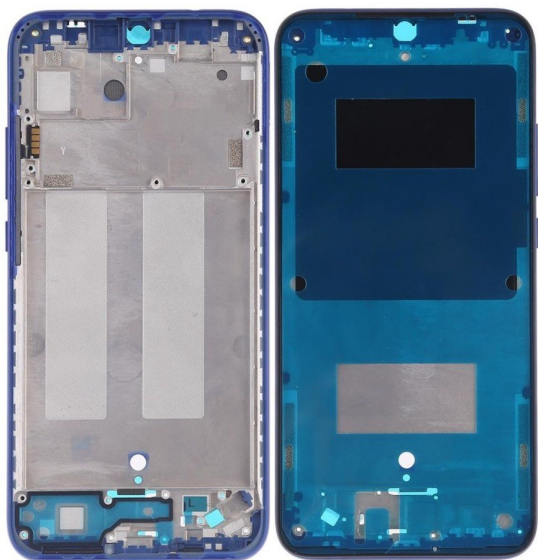

Mi 7 Midil panel

[Read More](#)

SKU:

Price: ₹160.00

Stock: instock

Categories: [Middle Panel](#)

Product Description

Replace your broken or damaged or LCD Frame Middle Chassis with the brand new replacement LCD Frame Middle Chassis for this modals. Manufactured using high quality and excellent durable materials. Perfect replacement for the original LCD Frame Middle Chassis. Specially manufactured for this modals, Precision machining fits the cell phone perfectly. *High quality OEM product, tested and quality checked for each piece before shipping. *This part is not returnable so please be sure that you are purchasing the proper & correct part for your specific device. *Image shown is for presentation purpose only, the actual product will be different from what shown in the image. *product will reach 4 to 7 working days

Mi 7A Midil panel

[Read More](#)

SKU:

Price: ₹105.00

Stock: instock

Categories: [Middle Panel](#)

Product Description

Replace your broken or damaged or LCD Frame Middle Chassis with the brand new replacement LCD Frame Middle Chassis for this modals. Manufactured using high quality and excellent durable materials. Perfect replacement for the original LCD Frame Middle Chassis. Specially manufactured for this modals, Precision machining fits the cell phone perfectly. *High quality OEM product, tested and quality checked for each piece before shipping. *This part is not returnable so please be sure that you are purchasing the proper & correct part for your specific device. *Image shown is for presentation purpose only, the actual product will be different from what shown in the image. *product will reach 4 to 7 working days