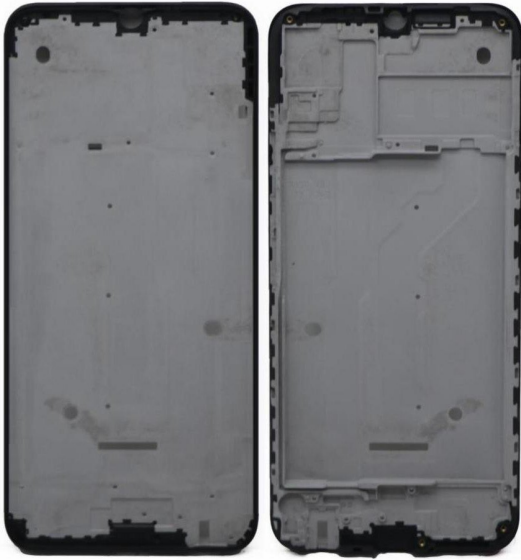

and unusable panel cover e with a new one. *4-7 working days delivery

---

Infinix Hot 8 Midil panel

[Read More](#)

SKU:

Price: ₹160.00

Stock: instock

Categories: [Middle Panel](#)

Product Description

Replace your broken or damaged or LCD Frame Middle Chassis with the brand new replacement LCD Frame Middle Chassis for this modals. Manufactured using high quality and excellent durable materials. Perfect replacement for the original LCD Frame Middle Chassis. Specially manufactured for this modals, Precision machining fits the cell phone perfectly. *High quality OEM product, tested and quality checked for each piece before shipping. *This part is not returnable so please be sure that you are purchasing the proper & correct part for your specific device. *Image shown is for presentation purpose only, the actual product will be different from what shown in the image. *product will reach 4 to 7 working days

---