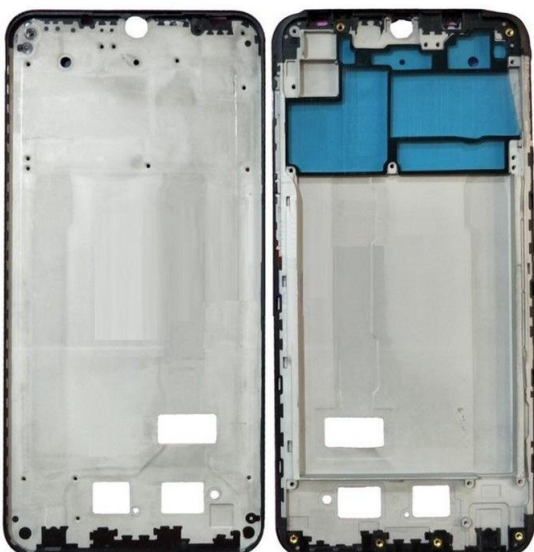

Vivo V11 Midil panel

[Read More](#)

SKU:

Price: ₹80.00

Stock: instock

Categories: [Middle Panel](#)

Product Description

Replace your broken or damaged or LCD Frame Middle Chassis with the brand new replacement LCD Frame Middle Chassis for this modals. Manufactured using high quality and excellent durable materials. Perfect replacement for the original LCD Frame Middle Chassis. Specially manufactured for this modals, Precision machining fits the cell phone perfectly. *High quality OEM product, tested and quality checked for each piece before shipping. *This part is not returnable so please be sure that you are purchasing the proper & correct part for your specific device. *Image shown is for presentation purpose only, the actual product will be different from what shown in the image. *product will reach 4 to 7 working days

Vivo V11 Pro Midil panel

[Read More](#)

SKU:

Price: ₹100.00

Stock: instock

Categories: [Middle Panel](#)

Product Description

Replace your broken or damaged or LCD Frame Middle Chassis with the brand new replacement LCD Frame Middle Chassis for this modals. Manufactured using high quality and excellent durable materials. Perfect replacement for the original LCD Frame Middle Chassis. Specially manufactured for this modals, Precision machining fits the cell phone perfectly. *High quality OEM product, tested and quality checked for each piece before shipping. *This part is not returnable so please be sure that you are purchasing the proper & correct part for your specific device. *Image shown is for presentation purpose only, the actual product will be different from what shown in the image. *product will reach 4 to 7 working days