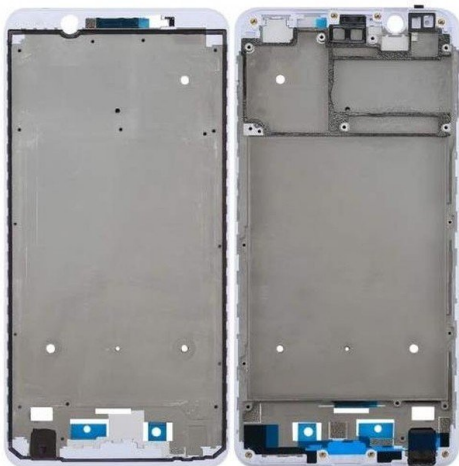

Vivo Y69 Midil panel

[Read More](#)

SKU:

Price: ₹110.00

Stock: instock

Categories: [Middle Panel](#)

Product Description

Replace your broken or damaged or LCD Frame Middle Chassis with the brand new replacement LCD Frame Middle Chassis for this modals. Manufactured using high quality and excellent durable materials. Perfect replacement for the original LCD Frame Middle Chassis. Specially manufactured for this modals, Precision machining fits the cell phone perfectly. *High quality OEM product, tested and quality checked for each piece before shipping. *This part is not returnable so please be sure that you are purchasing the proper & correct part for your specific device. *Image shown is for presentation purpose only, the actual product will be different from what shown in the image. *product will reach 4 to 7 working days