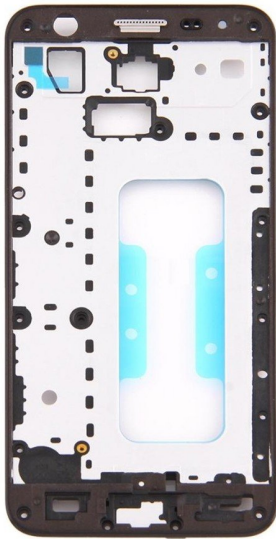

Samsung J7 Prime Midil panel

[Read More](#)

SKU:

Price: ₹110.00

Stock: instock

Categories: [Middle Panel](#)

Product Description

Replace your broken or damaged or LCD Frame Middle Chassis with the brand new replacement LCD Frame Middle Chassis for this modals. Manufactured using high quality and excellent durable materials. Perfect replacement for the original LCD Frame Middle Chassis. Specially manufactured for this modals, Precision machining fits the cell phone perfectly. *High quality OEM product, tested and quality checked for each piece before shipping. *This part is not returnable so please be sure that you are purchasing the proper & correct part for your specific device. *Image shown is for presentation purpose only, the actual product will be different from what shown in the image. *product will reach 4 to 7 working days

---