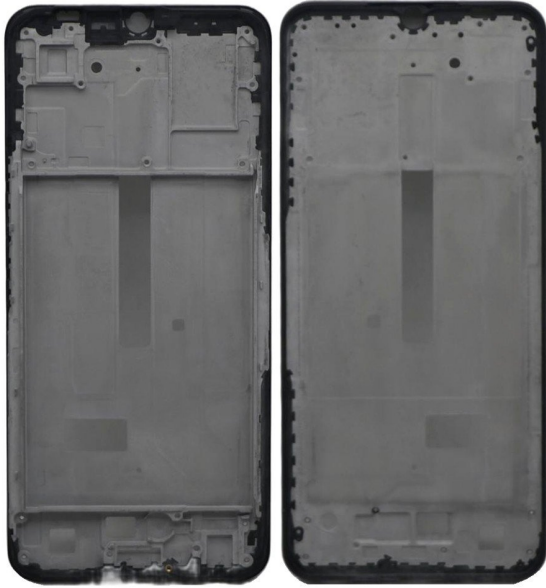

and unusable panel cover e with a new one. *4-7 working days delivery

---

Vivo T1 5G Midil Panel

[Read More](#)

SKU:

Price: ₹90.00

Stock: instock

Categories: [Middle Panel](#)

Product Description

In this busy world, mobile phones have become a part of our every minute activities. With access to them every minute we happen to drop them accidentally or get scratches by the regular uses. Being a well made and sturdy phone, such drops and accidents usually not cause any harm to the internal hardware of the modal. But when it comes to the outer looks / body of the phone, it does require a makeover after a certain period of time. You can now easily change the back panel cover of the handset by buying this back cover housing & making your phone look back same as new and fresh. This brand new replacement back panel housing cover for this modal at an unbelievable price, is the perfect combination of superior protection, unmatched quality and stylish design and is used to replace your broken, damaged, scratched back panel for this modal. Characterized by shock resistance, buffer function and durable service, the panel is made of high quality material can offer dependable protection for your cell phone from daily wear and tear, so that it can ensure the long life of your cell phone. *Manufactured using high quality and excellent durable materials. *Perfect replacement for the original cover and make the phone look like a new one. *Specially manufactured for this modal, Precision machining fits the cell phone perfectly. *High quality OEM product, tested and quality checked for each piece before shipping. *Replace your scratched, broken, old and unusable panel cover e with a new one. *4-7 working days delivery

---