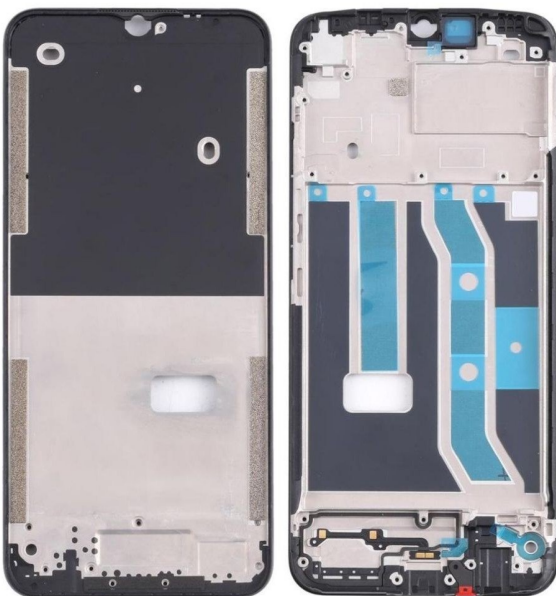

Realme C2 Midil panel

[Read More](#)

SKU:

Price: ₹70.00

Stock: instock

Categories: [Middle Panel](#)

Product Description

Replace your broken or damaged or LCD Frame Middle Chassis with the brand new replacement LCD Frame Middle Chassis for this modals. Manufactured using high quality and excellent durable materials. Perfect replacement for the original LCD Frame Middle Chassis. Specially manufactured for this modals, Precision machining fits the cell phone perfectly. *High quality OEM product, tested and quality checked for each piece before shipping. *This part is not returnable so please be sure that you are purchasing the proper & correct part for your specific device. *Image shown is for presentation purpose only, the actual product will be different from what shown in the image. *product will reach 4 to 7 working days

Realme C20 Midil panel

[Read More](#)

SKU:

Price: ₹70.00

Stock: instock

Categories: [Middle Panel](#)

Product Description

Replace your broken or damaged or LCD Frame Middle Chassis with the brand new replacement LCD Frame Middle Chassis for this modals. Manufactured using high quality and excellent durable materials. Perfect replacement for the original LCD Frame Middle Chassis. Specially manufactured for this modals, Precision machining fits the cell phone perfectly. *High quality OEM product, tested and quality checked for each piece before shipping. *This part is not returnable so please be sure that you are purchasing the proper & correct part for your specific device. *Image shown is for presentation purpose only, the actual product will be different from what shown in the image. *product will reach 4 to 7 working days