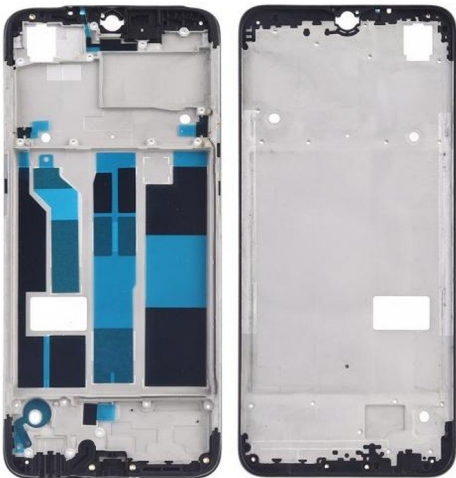

Realme C15 Midil panel

[Read More](#)

SKU:

Price: ₹100.00

Stock: instock

Categories: [Middle Panel](#)

Product Description

Replace your broken or damaged or LCD Frame Middle Chassis with the brand new replacement LCD Frame Middle Chassis for this modals. Manufactured using high quality and excellent durable materials. Perfect replacement for the original LCD Frame Middle Chassis. Specially manufactured for this modals, Precision machining fits the cell phone perfectly. *High quality OEM product, tested and quality checked for each piece before shipping. *This part is not returnable so please be sure that you are purchasing the proper & correct part for your specific device. *Image shown is for presentation purpose only, the actual product will be different from what shown in the image. *product will reach 4 to 7 working days

Realme C2 Midil panel

[Read More](#)

SKU:

Price: ₹70.00

Stock: instock

Categories: [Middle Panel](#)

Product Description

Replace your broken or damaged or LCD Frame Middle Chassis with the brand new replacement LCD Frame Middle Chassis for this modals. Manufactured using high quality and excellent durable materials. Perfect replacement for the original LCD Frame Middle Chassis. Specially manufactured for this modals, Precision machining fits the cell phone perfectly. *High quality OEM product, tested and quality checked for each piece before shipping. *This part is not returnable so please be sure that you are purchasing the proper & correct part for your specific device. *Image shown is for presentation purpose only, the actual product will be different from what shown in the image. *product will reach 4 to 7 working days