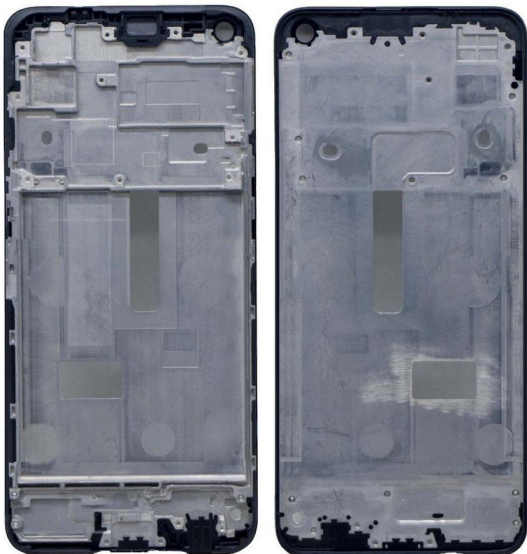

Realme 6 Midil panel

[Read More](#)

SKU:

Price: ₹85.00

Stock: instock

Categories: [Middle Panel](#)

Product Description

Replace your broken or damaged or LCD Frame Middle Chassis with the brand new replacement LCD Frame Middle Chassis for this modals. Manufactured using high quality and excellent durable materials. Perfect replacement for the original LCD Frame Middle Chassis. Specially manufactured for this modals, Precision machining fits the cell phone perfectly. *High quality OEM product, tested and quality checked for each piece before shipping. *This part is not returnable so please be sure that you are purchasing the proper & correct part for your specific device. *Image shown is for presentation purpose only, the actual product will be different from what shown in the image. *product will reach 4 to 7 working days

Realme 7 Midil panel

[Read More](#)

SKU:

Price: ₹85.00

Stock: instock

Categories: [Middle Panel](#)

Product Description

Replace your broken or damaged or LCD Frame Middle Chassis with the brand new replacement LCD Frame Middle Chassis for this modals. Manufactured using high quality and excellent durable materials. Perfect replacement for the original LCD Frame Middle Chassis. Specially manufactured for this modals, Precision machining fits the cell phone perfectly. *High quality OEM product, tested and quality checked for each piece before shipping. *This part is not returnable so please be sure that you are purchasing the proper & correct part for your specific device. *Image shown is for presentation purpose only, the actual product will be different from what shown in the image. *product will reach 4 to 7 working days