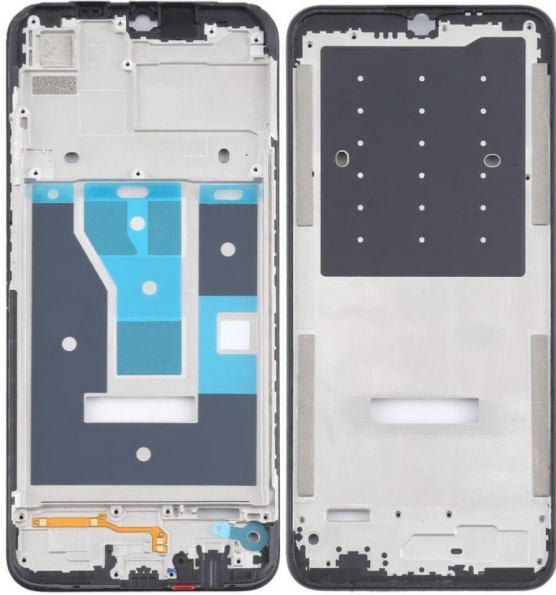

Realme C15 Midil panel

[Read More](#)

SKU:

Price: ₹100.00

Stock: instock

Categories: [Middle Panel](#)

Product Description

Replace your broken or damaged or LCD Frame Middle Chassis with the brand new replacement LCD Frame Middle Chassis for this modals. Manufactured using high quality and excellent durable materials. Perfect replacement for the original LCD Frame Middle Chassis. Specially manufactured for this modals, Precision machining fits the cell phone perfectly. *High quality OEM product, tested and quality checked for each piece before shipping. *This part is not returnable so please be sure that you are purchasing the proper & correct part for your specific device. *Image shown is for presentation purpose only, the actual product will be different from what shown in the image. *product will reach 4 to 7 working days

Realme C2 Midil panel

[Read More](#)

SKU:

Price: ₹70.00

Stock: instock

Categories: [Middle Panel](#)

Product Description

Replace your broken or damaged or LCD Frame Middle Chassis with the brand new replacement LCD Frame Middle Chassis for this modals. Manufactured using high quality and excellent durable materials. Perfect replacement for the original LCD Frame Middle Chassis. Specially manufactured for this modals, Precision machining fits the cell phone perfectly. *High quality OEM product, tested and quality checked for each piece before shipping. *This part is not returnable so please be sure that you are purchasing the proper & correct part for your specific device. *Image shown is for presentation purpose only, the actual product will be different from what shown in the image. *product will reach 4 to 7 working days