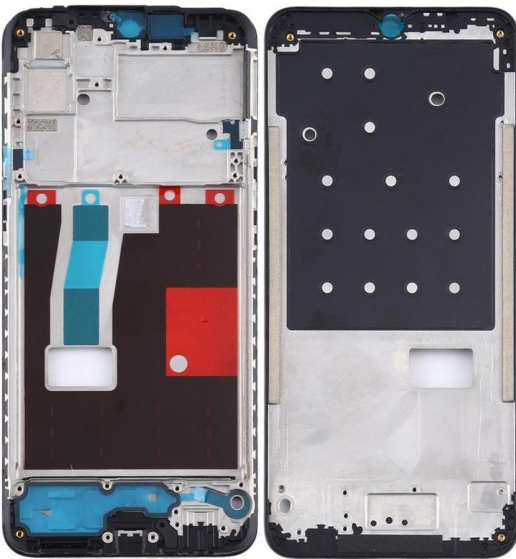

Realme 5 Midil panel

[Read More](#)

SKU:

Price: ₹80.00

Stock: instock

Categories: [Middle Panel](#)

Product Description

Replace your broken or damaged or LCD Frame Middle Chassis with the brand new replacement LCD Frame Middle Chassis for this modals. Manufactured using high quality and excellent durable materials. Perfect replacement for the original LCD Frame Middle Chassis. Specially manufactured for this modals, Precision machining fits the cell phone perfectly. *High quality OEM product, tested and quality checked for each piece before shipping. *This part is not returnable so please be sure that you are purchasing the proper & correct part for your specific device. *Image shown is for presentation purpose only, the actual product will be different from what shown in the image. *product will reach 4 to 7 working days

Realme 5 Pro Middil panel

[Read More](#)

SKU:

Price: ₹80.00

Stock: instock

Categories: [Middle Panel](#)

Product Description

Replace your broken or damaged or LCD Frame Middle Chassis with the brand new replacement LCD Frame Middle Chassis for this modals. Manufactured using high quality and excellent durable materials. Perfect replacement for the original LCD Frame Middle Chassis. Specially manufactured for this modals, Precision machining fits the cell phone perfectly. *High quality OEM product, tested and quality checked for each piece before shipping. *This part is not returnable so please be sure that you are purchasing the proper & correct part for your specific device. *Image shown is for presentation purpose only, the actual product will be different from what shown in the image. *product will reach 4 to 7 working days