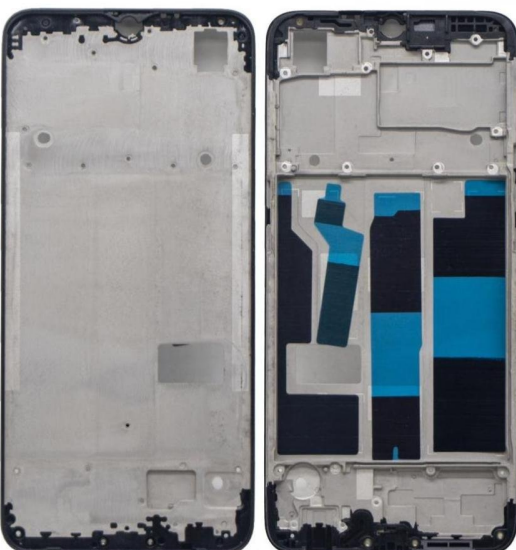

Realme 2 Midil panel

[Read More](#)

SKU:

Price: ₹80.00

Stock: instock

Categories: [Middle Panel](#)

Product Description

Replace your broken or damaged or LCD Frame Middle Chassis with the brand new replacement LCD Frame Middle Chassis for this modals. Manufactured using high quality and excellent durable materials. Perfect replacement for the original LCD Frame Middle Chassis. Specially manufactured for this modals, Precision machining fits the cell phone perfectly. *High quality OEM product, tested and quality checked for each piece before shipping. *This part is not returnable so please be sure that you are purchasing the proper & correct part for your specific device. *Image shown is for presentation purpose only, the actual product will be different from what shown in the image. *product will reach 4 to 7 working days

Realme 2 Pro Midil panel

[Read More](#)

SKU:

Price: ₹85.00

Stock: instock

Categories: [Middle Panel](#)

Product Description

Replace your broken or damaged or LCD Frame Middle Chassis with the brand new replacement LCD Frame Middle Chassis for this modals. Manufactured using high quality and excellent durable materials. Perfect replacement for the original LCD Frame Middle Chassis. Specially manufactured for this modals, Precision machining fits the cell phone perfectly. *High quality OEM product, tested and quality checked for each piece before shipping. *This part is not returnable so please be sure that you are purchasing the proper & correct part for your specific device. *Image shown is for presentation purpose only, the actual product will be different from what shown in the image. *product will reach 4 to 7 working days