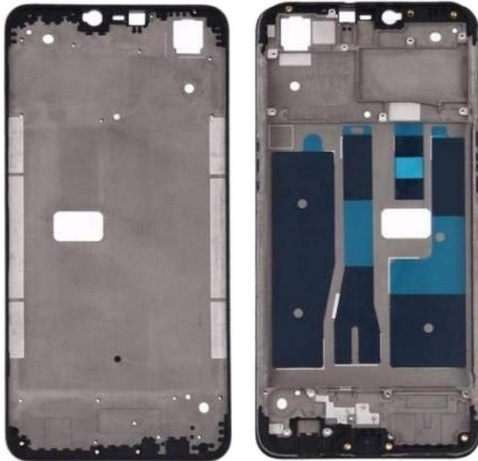

Realme 2 Midil panel

[Read More](#)

SKU:

Price: ₹80.00

Stock: instock

Categories: [Middle Panel](#)

Product Description

Replace your broken or damaged or LCD Frame Middle Chassis with the brand new replacement LCD Frame Middle Chassis for this modals. Manufactured using high quality and excellent durable materials. Perfect replacement for the original LCD Frame Middle Chassis. Specially manufactured for this modals, Precision machining fits the cell phone perfectly. *High quality OEM product, tested and quality checked for each piece before shipping. *This part is not returnable so please be sure that you are purchasing the proper & correct part for your specific device. *Image shown is for presentation purpose only, the actual product will be different from what shown in the image. *product will reach 4 to 7 working days

Realme 2 Pro Midil panel

[Read More](#)

SKU:

Price: ₹85.00

Stock: instock

Categories: [Middle Panel](#)

Product Description

Replace your broken or damaged or LCD Frame Middle Chassis with the brand new replacement LCD Frame Middle Chassis for this modals. Manufactured using high quality and excellent durable materials. Perfect replacement for the original LCD Frame Middle Chassis. Specially manufactured for this modals, Precision machining fits the cell phone perfectly. *High quality OEM product, tested and quality checked for each piece before shipping. *This part is not returnable so please be sure that you are purchasing the proper & correct part for your specific device. *Image shown is for presentation purpose only, the actual product will be different from what shown in the image. *product will reach 4 to 7 working days