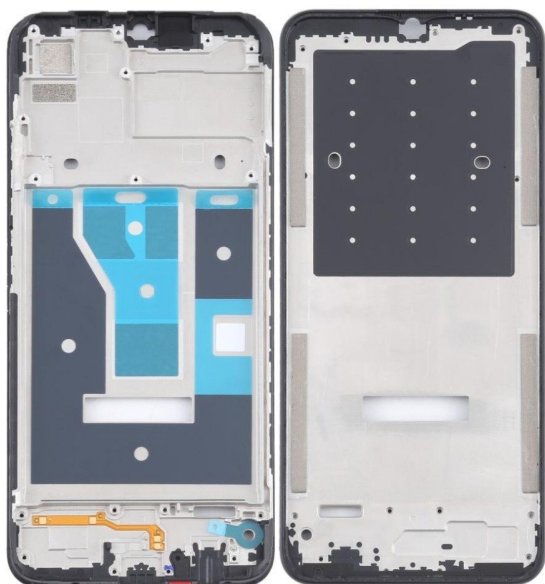

dependable protection for your cell phone from daily wear and tear, so that it can ensure the long life of your cell phone. *Manufactured using high quality and excellent durable materials. *Perfect replacement for the original cover and make the phone look like a new one. *Specially manufactured for this modal, Precision machining fits the cell phone perfectly. *High quality OEM product, tested and quality checked for each piece before shipping. *Replace your scratched, broken, old and unusable panel cover e with a new one. *4-7 working days delivery

---

Realme C11 Midil panel

[Read More](#)

SKU:

Price: ₹100.00

Stock: instock

Categories: [Middle Panel](#)

Product Description

Replace your broken or damaged or LCD Frame Middle Chassis with the brand new replacement LCD Frame Middle Chassis for this modals. Manufactured using high quality and excellent durable materials. Perfect replacement for the original LCD Frame Middle Chassis. Specially manufactured for this modals, Precision machining fits the cell phone perfectly. *High quality OEM product, tested and quality checked for each piece before shipping. *This part is not returnable so please be sure that you are purchasing the proper & correct part for your specific device. *Image shown is for presentation purpose only, the actual product will be different from what shown in the image. *product will reach 4 to 7 working days

---