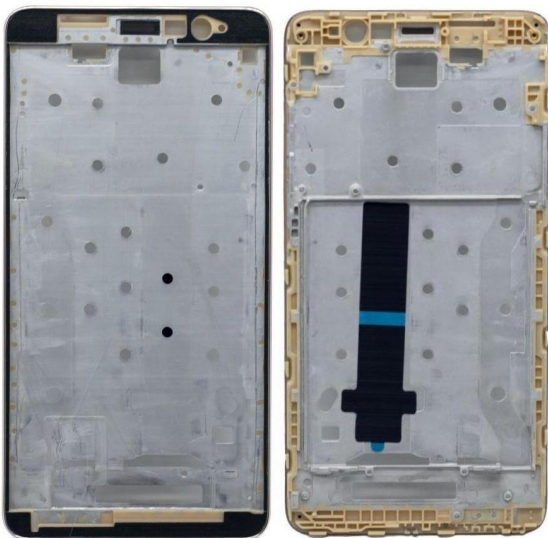

MI Note 10 pro Middil panel

[Read More](#)

SKU:

Price: ₹85.00

Stock: instock

Categories: [Middle Panel](#)

Product Description

Replace your broken or damaged or LCD Frame Middle Chassis with the brand new replacement LCD Frame Middle Chassis for this modals. Manufactured using high quality and excellent durable materials. Perfect replacement for the original LCD Frame Middle Chassis. Specially manufactured for this modals, Precision machining fits the cell phone perfectly. *High quality OEM product, tested and quality checked for each piece before shipping. *This part is not returnable so please be sure that you are purchasing the proper & correct part for your specific device. *Image shown is for presentation purpose only, the actual product will be different from what shown in the image. *product will reach 4 to 7 working days