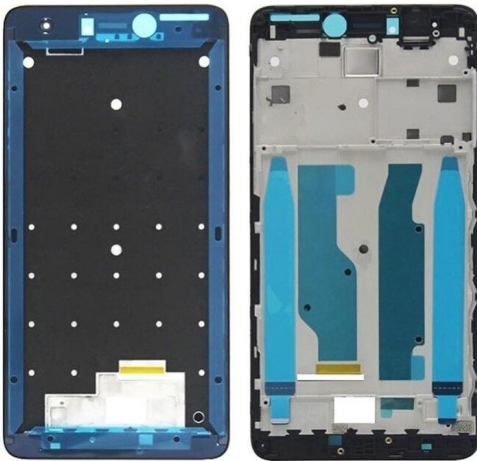

Mi Note 4 Midil panel

[Read More](#)

SKU:

Price: ₹65.00

Stock: instock

Categories: [Middle Panel](#)

Product Description

Replace your broken or damaged or LCD Frame Middle Chassis with the brand new replacement LCD Frame Middle Chassis for this modals. Manufactured using high quality and excellent durable materials. Perfect replacement for the original LCD Frame Middle Chassis. Specially manufactured for this modals, Precision machining fits the cell phone perfectly. *High quality OEM product, tested and quality checked for each piece before shipping. *This part is not returnable so please be sure that you are purchasing the proper & correct part for your specific device. *Image shown is for presentation purpose only, the actual product will be different from what shown in the image. *product will reach 4 to 7 working days

Mi Note 5 Midil panel

[Read More](#)

SKU:

Price: ₹85.00

Stock: instock

Categories: [Middle Panel](#)

Product Description

Replace your broken or damaged or LCD Frame Middle Chassis with the brand new replacement LCD Frame Middle Chassis for this modals. Manufactured using high quality and excellent durable materials. Perfect replacement for the original LCD Frame Middle Chassis. Specially manufactured for this modals, Precision machining fits the cell phone perfectly. *High quality OEM product, tested and quality checked for each piece before shipping. *This part is not returnable so please be sure that you are purchasing the proper & correct part for your specific device. *Image shown is for presentation purpose only, the actual product will be different from what shown in the image. *product will reach 4 to 7 working days